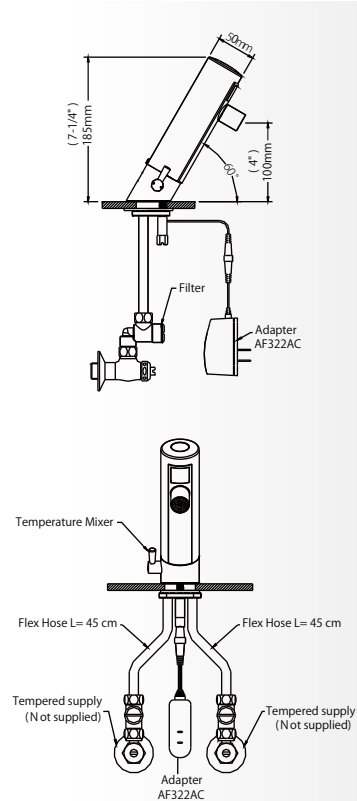

Electronic Faucet

AF322

Electronic Faucet

AF322 AC AF322 DC

Double Sensor

All-In-One

Faucet with Hot and Cold Water Supply

● **AF322AC** : Input AC110 V~AC220V 50/60 Hz. Output DC 6V
Power Consumption: 0.3W (Idle), 5W (In use)

● **AF322DC** : Size AA Alkaline Battery * 4pcs
Battery Life : 2 Years (Based on 3000 cycles per month)
Low Battery Indicator Light (LED)

- Double Infrared Sensor : Automatic Operation
- Stable performance, infrared sensor performs perfectly even in the sunlight or any light.
- Waterproof, high quality and safety.
- Chrome Plated Cast Brass
- Infrared Sensor Range : Adjustable 5cm~ 20cm (auto adjusted)
- Shut-off Delay Time : 1sec
- Time out Setting: Wave Sensor(facing up): 3minutes
Sensor(facing down): 1minute
- Include Filter: it filters out particles in water hence reducing maintenance cost; easy to take out and clean
- With Integral Spout Temperature Mixer
- Operating Water Pressure : 10 to 100 PSI
- Water Supply Connection: PF 1/2
- Mounted on a Single-Hole Lavatory or Deck (28Φ~45Φ)
- Applicable Water Temperature: 39°F~185°F (4°C~85°C)
- Warranty : 2 years

AF323

Electronic Faucet

AF323 AC AF323 DC

Double Sensor

All-In-One

Faucet with Single Line Water Supply

● **AF323AC** : Input AC110 V~AC220V 50/60 Hz. Output DC 6V
Power Consumption: 0.3W (Idle), 5W (In use)