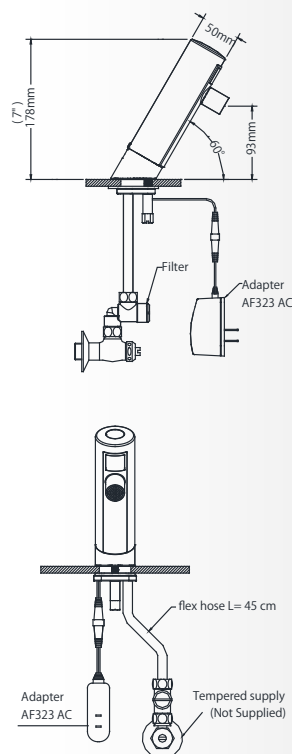

● **AF322DC** : Size AA Alkaline Battery * 4pcs
Battery Life : 2 Years (Based on 3000 cycles per month)
Low Battery Indicator Light (LED)

- Double Infrared Sensor : Automatic Operation
- Stable performance, infrared sensor performs perfectly even in the sunlight or any light.
- Waterproof, high quality and safety.
- Chrome Plated Cast Brass
- Infrared Sensor Range : Adjustable 5cm~ 20cm (auto adjusted)
- Shut-off Delay Time : 1sec
- Time out Setting: Wave Sensor(facing up): 3minutes
Sensor(facing down): 1minute
- Include Filter: it filters out particles in water hence reducing maintenance cost; easy to take out and clean
- With Integral Spout Temperature Mixer
- Operating Water Pressure : 10 to 100 PSI
- Water Supply Connection: PF 1/2
- Mounted on a Single-Hole Lavatory or Deck (28Φ~45Φ)
- Applicable Water Temperature: 39°F~185°F (4°C~85°C)
- Warranty : 2 years

AF323

Electronic Faucet

AF323 AC AF323 DC

Double Sensor

All-In-One

Faucet with Single Line Water Supply

● **AF323AC** : Input AC110 V~AC220V 50/60 Hz. Output DC 6V
Power Consumption: 0.3W (Idle), 5W (In use)

● **AF323DC** : Size AA Alkaline Battery * 4pcs
Battery Life : 2 Years (Based on 3000 cycles per month)
Low Battery Indicator Light (LED)

- Double Infrared Sensor : Automatic Operation
- Stable performance, infrared sensor performs perfectly even in the sunlight or any light.
- Waterproof, high quality and safety.
- Chrome Plated Cast Brass
- Infrared Sensor Range : Adjustable 5cm~ 20cm (auto adjusted)
- Shut-off Delay Time : 1sec
- Time out Setting: Wave Sensor(facing up): 3minutes
Sensor(facing down): 1minute
- Include Filter: it filters out particles in water hence reducing maintenance cost; easy to take out and clean
- Operating Water Pressure : 10 to 100 PSI
- Water Supply Connection: PF 1/2
- Mounted on a Single-Hole Lavatory or Deck (28Φ~45Φ)
- Applicable Water Temperature: 39°F~185°F (4°C ~ 85°C)
- Warranty : 2 years