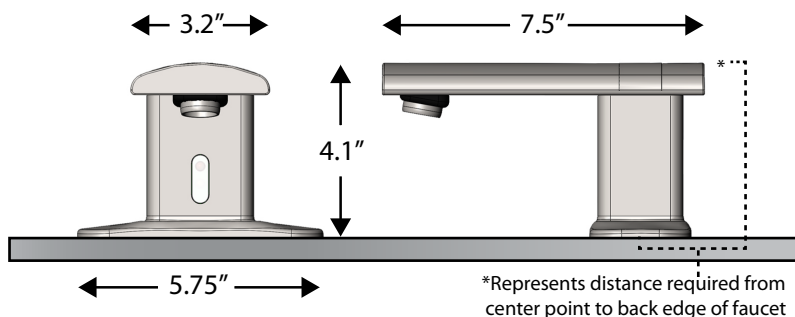

- Branding can be placed in front or back of faucet.
- Filtered solenoid valve with serviceable strainer filter
- Splash-proof circuit control module protects components from water damage.
- Adjustable infrared sensor range sets faucets for specialized user requirements.
- Deck-mount faucets come in two centerset faucet heights and two gooseneck heights, which let specifiers pick the right style for the job.
- 0.5 gpm/1.5 Lpm, 1.5 gpm/5.7 Lpm and 2.2 gpm/8.3 Lpm flow rates vary by spray head type.
- Faucet Kit includes Faucet, Control Module, 4" Trim Plate (8" optional accessory), T Connector, and appropriate mounting hardware.
- Choose from battery-powered models or 6 VDC transformer-powered operation with battery backup.

Flow Rate

Continuous rate flow is 1.08 gpm. Control Solenoid Box can be set at 2, 66, and 10 second intervals. Aerator is changeable

Operation

PurStream operates like traditional sensor faucets - the user's hands enter the beam's effective range, the beam is reflected back into the sensor receiver and activates the solenoid valve allowing water to flow from the faucet. Water will flow until the hands are removed or until the faucet reaches its automatic time out limit setting.

Water Supply

18 inch stainless steel braided supply hose with 1/2" female pipe thread. Control box with two 1/2" male pipe threaded connectors.