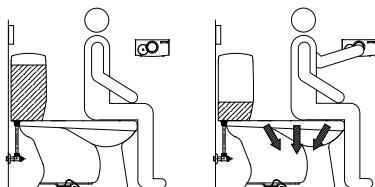

CF107 Closet Flusher