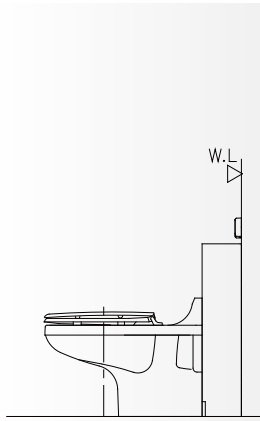

Tank Type Closet Flusher

- Infrared Sensor : Automatic Operation
- Automatic hands-free flushing function : beneficial to the handicapped, elderly, infirm and young children.
- Wireless sensor.
- Designed without using any electronic parts or electric wiring inside the tank. It also means fewer problems and a longer life for every Smart Toilet.
- Can be used both for commercial and residential restrooms.
- Battery Power : Sensor Unit : DC6V (AAX4)
  Solenoid Valve Assembly: DC6V (AAX4)
- Infrared Sensor Range : Adjustable 40cm~ 80cm
- Low Battery Indicator Light (LED)
- Remote Type: RF Wireless Remote Control(315MHz)
- Detection Time : 10 Sec
- Flush Time : Adjustable (1. 2. 3. 4. 5. 6. 7. 8 Sec)
- Flush Delaying Time : 2 sec
- Flush Volume: 6 ~ 9 liter(adjustable)
- Operating Water Pressure : 10 to 100 PSI
- Easy to Install and Maintain
- Mechanical Life: Over 500,000 flushes
- Warranty : 2 years