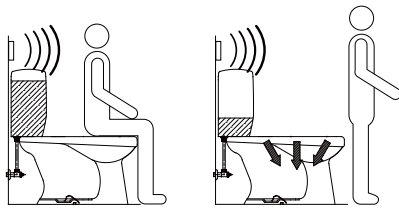

### Tank Type Closet Flusher

- Infrared Sensor : Automatic Operation
- Automatic hands-free flushing function : beneficial to the handicapped, elderly, infirm and young children.
- Wireless sensor.
- Designed without using any electronic parts or electric wiring inside the tank. It also means fewer problems and a longer life for every Smart Toilet.
- Can be used both for commercial and residential restrooms.
- Battery Power : Sensor Unit : DC6V (AAX4)  
Solenoid Valve Assembly: DC6V (AAX4)
- Infrared Sensor Range : Adjustable 40cm~ 80cm
- Low Battery Indicator Light (LED)
- Remote Type: RF Wireless Remote Control(315MHz)
- Detection Time : 10 Sec
- Flush Time : Adjustable (1. 2. 3. 4. 5. 6. 7. 8 Sec)
- Flush Delaying Time : 2 sec
- Flush Volume: 6 ~ 9 liter( adjustable)
- Operating Water Pressure : 10 to 100 PSI
- Easy to Install and Maintain
- Mechanical Life: Over 500,000 flushes
- Warranty : 2 years

### Tank Type Closet Flusher(Hand Wave Type)

- Infrared Sensor For Operation.
- Wireless sensor.
- Designed without using any electronic parts or electric wiring inside the tank. It also means fewer problems and a longer life for every Smart Toilet.
- Can be used both for commercial and residential restrooms.
- Battery Power : Sensor Unit : DC6V (AAX4)  
Solenoid Valve Assembly: DC6V (AAX4)
- Infrared Sensor Range : 10cm
- Low Battery Indicator Light (LED)
- RF Wireless Remote Control (315MHz)
- Detection Time : 0.5 Sec
- Flush Time : Adjustable (1. 2. 3. 4. 5. 6. 7. 8Sec)
- Flush Delaying Time : 2 sec
- Flush Volume : 6 ~ 9 liter( adjustable)
- Operating Water Pressure : 10 to 100 PSI
- Easy to Install and Maintain
- Mechanical Life: Over 500,000 flushes
- Warranty : 2 years