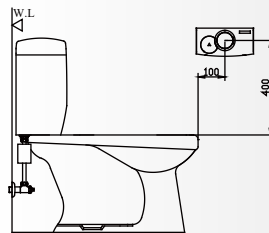

Tank Type Closet Flusher(Hand Wave Type)