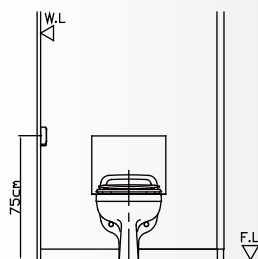

Tank Type Closet Flusher(Hand Wave Type)