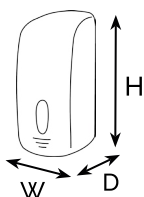

TECHNICAL DATA SHEET

Toilet Seat Cleaner Dispenser

Clean White
E501101

Modern Black
E501102

KEY CHARACTERISTICS

- ▶ **LOCK OUT SYSTEM** - Only EDGE Toilet Seat Cleaner Refills will fit the Toilet Seat Cleaner Dispenser.
- ▶ **KEY LOCKING SYSTEM** - One key to open all dispensers of the EDGE family line.
- ▶ **LOW COST-IN-USE** - Up to 2,500 shots per refill.
- ▶ **IMPROVED HYGIENE** - The design avoids soap residues on the dispenser. Every refill has a new pump, preventing mess, clogs and leaks.

DIMENSIONS

HEIGHT (H)
263 mm

WIDTH (W)
119 mm

DEPTH (D)
104 mm

WEIGHT: 0.47 kg

TECHNICAL INFO

- ▶ **OPERATION:** manual
- ▶ **REFILLS:** EDGE Toilet Seat Spray
- ▶ **VOLUME :** 1l cartridges (2500 shots)
- ▶ **MATERIAL:** cover - ABS
- ▶ **RECOMMENDED INSTALLATION HEIGHT:** 0,70 m