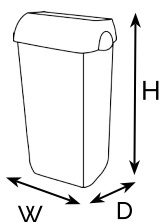

TECHNICAL DATA SHEET

Waste Bin Dispenser - 23l

Clean White

E602101

Modern Black

E602102

KEY CHARACTERISTICS

- ▶ **EASY TO INSTALL** - This universal Waste Bin can be used free standing or wall mounted.
- ▶ **NO LOOK IN** - The special design of the lid conceals the content of the Waste Bin and makes touch-free disposal possible.
- ▶ **EASY TO CLEAN** - The enhanced surface quality makes it easy to keep the bin clean, simply by wiping.

DIMENSIONS

HEIGHT (H)
550 mm

WIDTH (W)
330 mm

DEPTH (D)
220 mm

WEIGHT: 1,94 kg

TECHNICAL INFO

- ▶ **OPERATION:** manual, touch-free
- ▶ **CAPACITY:** 23l
- ▶ **MATERIAL:** pp
- ▶ **RECOMMENDED INSTALLATION HEIGHT:** 150 mm