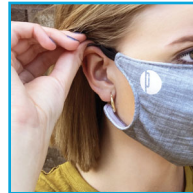

- Measure from bridge of nose to under chin.
- For measurement under chin, you should be able to push up on jaw bone.

Ear Loop

Behind Head Loop

Behind Head
Adjustable toggle

The COMBO:
Ear & Neck Elastic
with Toggle

- Ear loop style offers the comfort of traditional mask.
- Behind the head style makes it easy to pull mask on and off without losing it.
- Toggle included for adjustability
- The COMBO Version: The Ear Loop and Around the Neck Elastic is the ultimate comfort, convenience and adjustability.