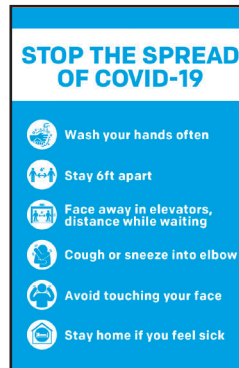

Image 15

Image 16

Wall Mount Snap Frame, A-Frame Signacade & Black Snap A-Frame Inserts

2'W x 3'H

Image 7

Image 11

Image 16

COVID-19 SIGNAGE