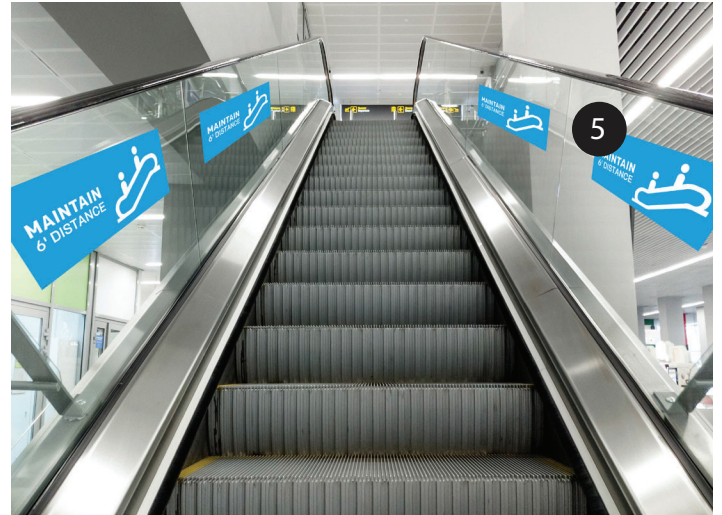

- 1 Poster or Decal
- 2 Black Snap A-Frame
- 3 Retractable Banner Stand
- 4 Snap Frame

- 5 Removable Decal
- 6 Floor Decals
- 7 A-Frame Signacade
- 8 Sidewalk Graphic

COVID-19 SIGNAGE

Printed in the USA

COVID-19 Essential Signage

- 1 Poster or Decal
- 2 Black Snap A-Frame
- 3 Retractable Banner Stand
- 4 Snap Frame
- 5 Removable Decal
- 6 Floor Decals
- 7 A-Frame Signacade
- 8 Sidewalk Graphic

COVID-19 SIGNAGE

Printed in the USA

Products in Context

Yard Sign

- 2-sided display
- Image area 24"W x 18"H
- Includes H-step stake hardware
- \$ Call for Pricing

Snap Frame

- Includes 24"W x 36"H insert
- Interior use
- Brushed silver
- \$ Call for Pricing

Retractable Banner Stand

- 1-sided display, includes vinyl banner, hardware, and carry bag.
- Image area 30.5"W x 84"H
- Anodized durable silver hardware
- \$ Call for Pricing

Removable Decal

- Available in a variety of sizes
- Use on any smooth surface, drywall, mirrors, metal, wood countertops
- 6" - \$ Call for Pricing
- 10" - \$ Call for Pricing