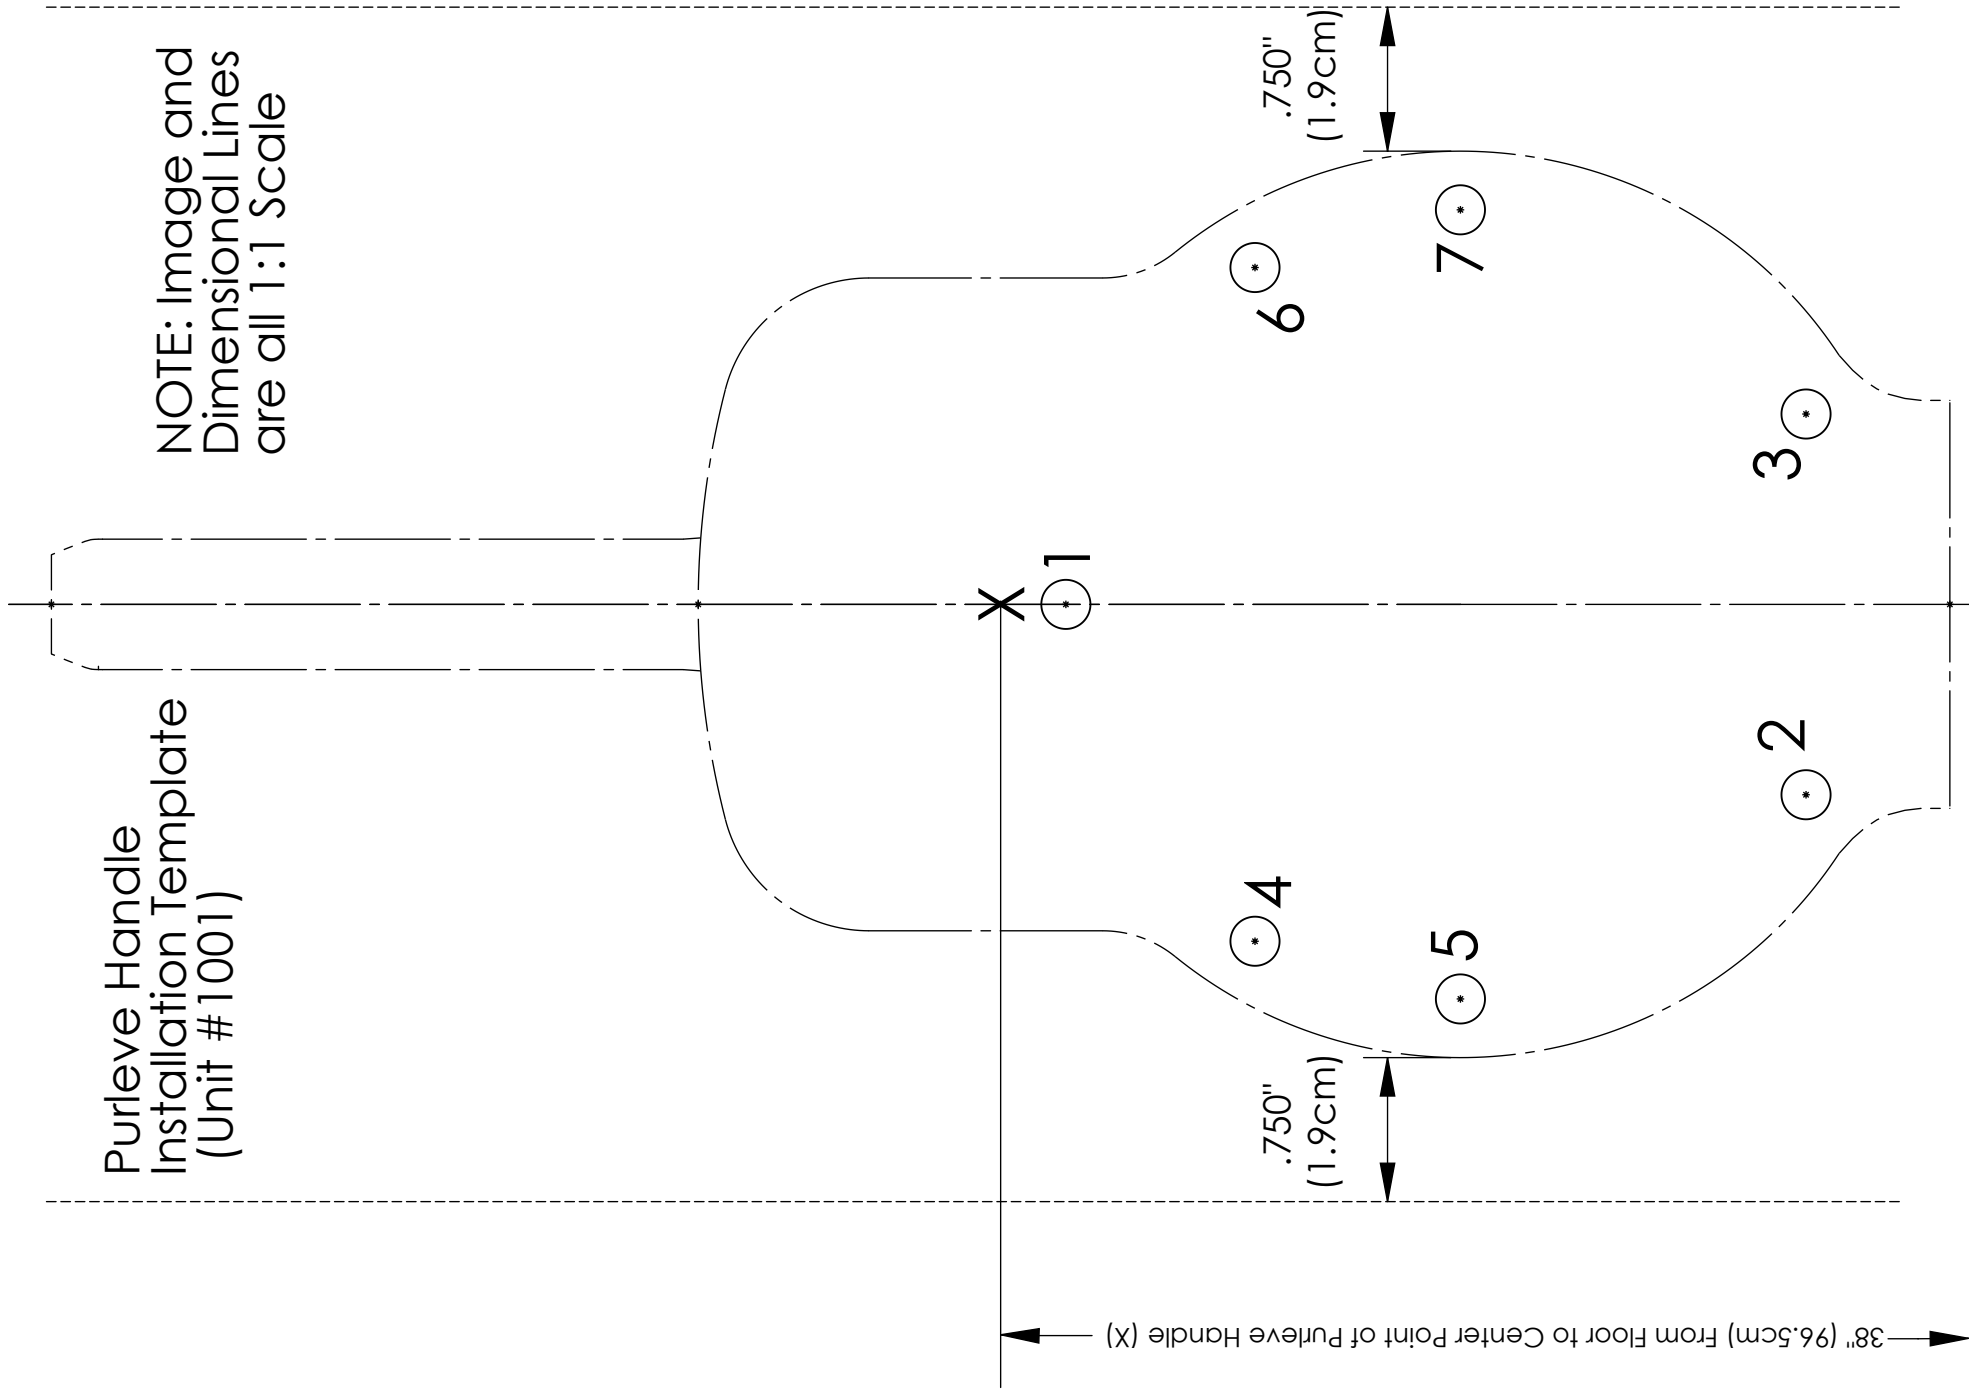

Purleve Handle  
Installation Template  
(Unit #1001)

NOTE: Image and  
Dimensional Lines  
are all 1:1 Scale

38" (96.5cm) From Floor to Center Point of Purleve Handle (X)

.750"  
(1.9cm)

.750"  
(1.9cm)

5

4

2

3

7

6

X

1