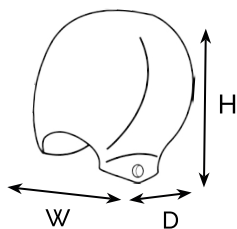

#### KEY CHARACTERISTICS

- ▶ **HIGH CAPACITY** - Fits mini jumbo rolls.
- ▶ **KEY LOCKING SYSTEM** - One key to open all dispensers of the EDGE family line.
- ▶ **MULTI-DIRECTIONAL TEARING** - Paper can be teared of in any direction.

#### DIMENSIONS

**HEIGHT (H)**  
305 mm

**WIDTH (W)**  
260 mm

**DEPTH (D)**  
143 mm

**WEIGHT:** 1.10 kg

max. roll Ø	228 mm
min. core Ø	60 mm